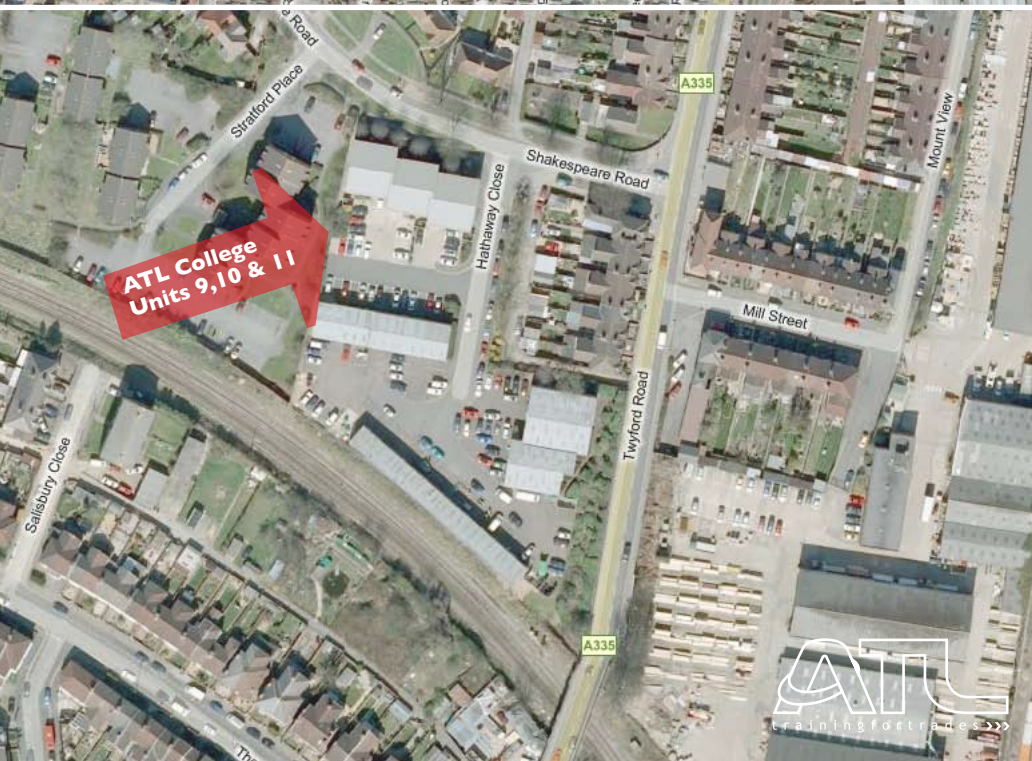

location and contact info

College Address Eastleigh centre

Workshop Units 9,10 & 11
Hathaway Close
Shakespeare Business Park
Eastleigh
SO50 4SR

Tel: 023 8065 1234

Email:

info@apprenticeshiptraining.co.uk
www.apprenticeshiptraining.co.uk

Getting To Us:

- From the M27 leave at junction 5.
- Take the exit signposted 'Airport, Eastleigh' onto the A335 (Wide Lane).
- At the first roundabout take the first exit following the A335 (Wide Lane) signposted 'Eastleigh'
- At the second & third roundabouts, follow the road straight over (Southampton onto Station Hill, still the A335).
- At the fourth larger roundabout take the second exit onto 'Twyford Road' & follow (over a train bridge) for 400 yards
- Take the second left into Shakespeare Road & follow for 50 yards
- Turn Left into Hathaway Close. We are units 9, 10 & 11