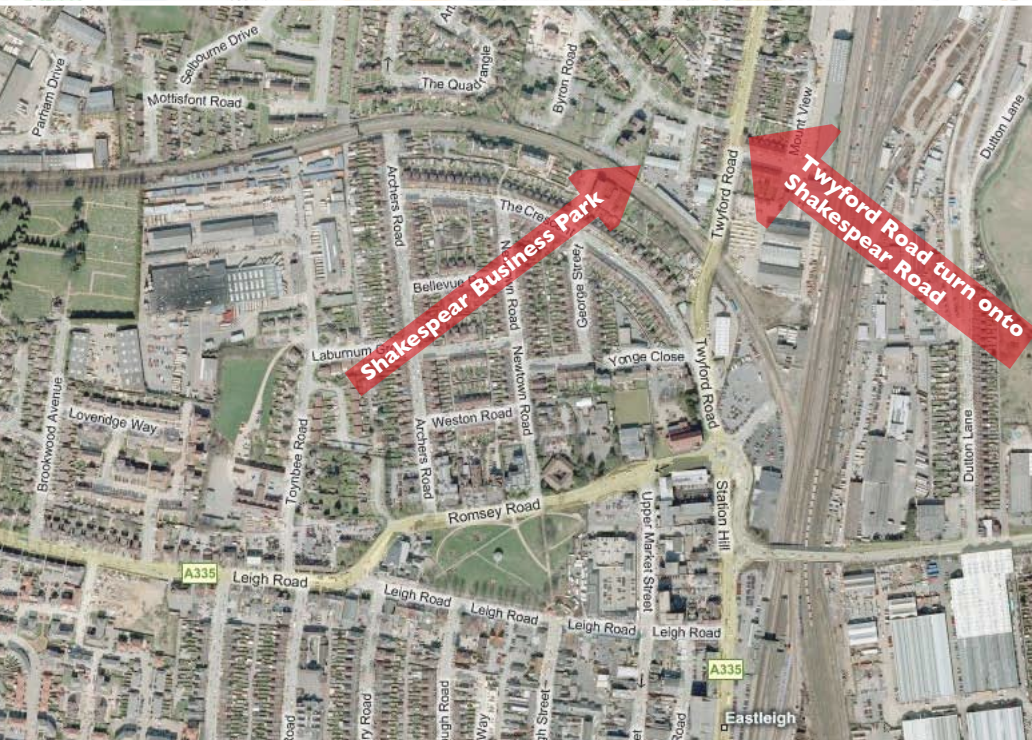

location and contact info

College Address Eastleigh centre

Workshop Units 9,10 & 11
Hathaway Close
Shakespeare Business Park
Eastleigh
SO50 4SR

Tel: 023 8065 1234

Email:

info@apprenticeshiptraining.co.uk
www.apprenticeshiptraining.co.uk

Getting To Us:

- From the M27 leave at junction 5.
- Take the exit signposted 'Airport, Eastleigh' onto the A335 (Wide Lane).
- At the first roundabout take the first exit following the A335 (Wide Lane) signposted 'Eastleigh'
- At the second & third roundabouts, follow the road straight over (Southampton onto Station Hill, still the A335).
- At the fourth larger roundabout take the second exit onto 'Twyford Road' & follow (over a train bridge) for 400 yards
- Take the second left into Shakespeare Road & follow for 50 yards
- Turn Left into Hathaway Close. We are units 9, 10 & 11