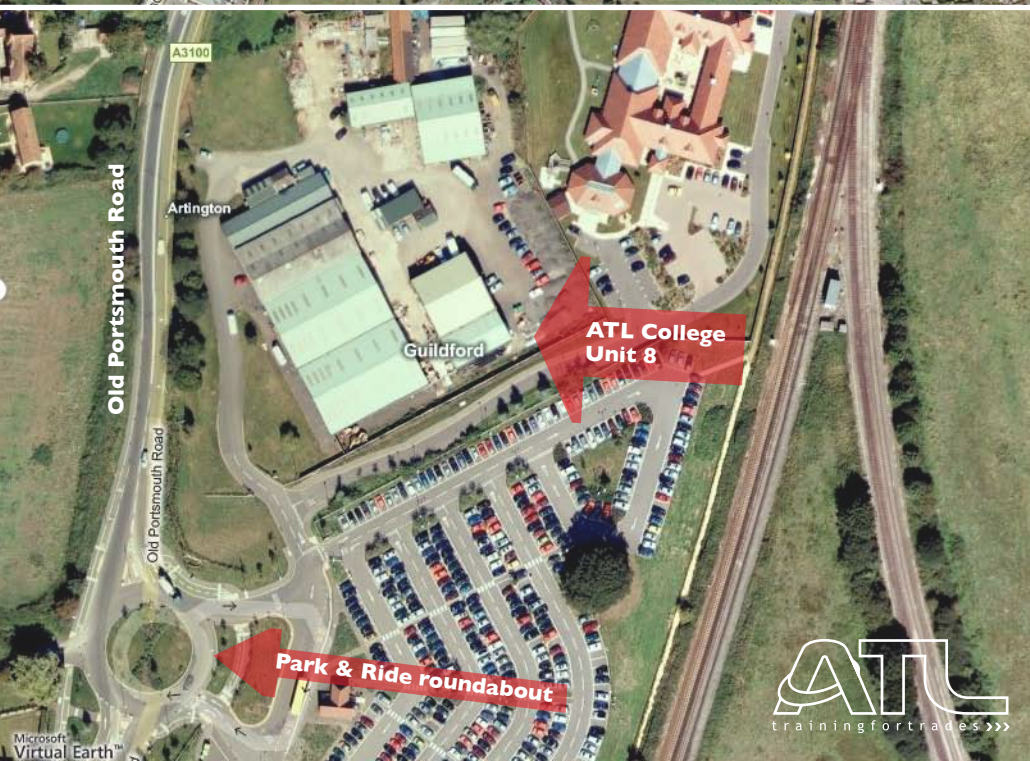

location and contact info

College Address Guildford centre

Unit 8
Pew Corner
Old Portsmouth Road
Artington
Guildford
GU3 1LR

Tel: 01483 457 682

Fax: 01483 457 676

Email:

info@apprenticeshiptraining.co.uk

www.apprenticeshiptraining.co.uk

Getting To Us:

- Exit the A3100 at the 'Park & Ride' roundabout between Guildford and Godalming
- Here you will be able to see a sign reading 'Pew Corner'
- Follow the road around past the Gym and the Kitchen Showrooms and then on through the car park. (Unit 8 is behind these units)
- Continue forward onto the uneven surface where you will see the wine merchants
- We are next door to them!